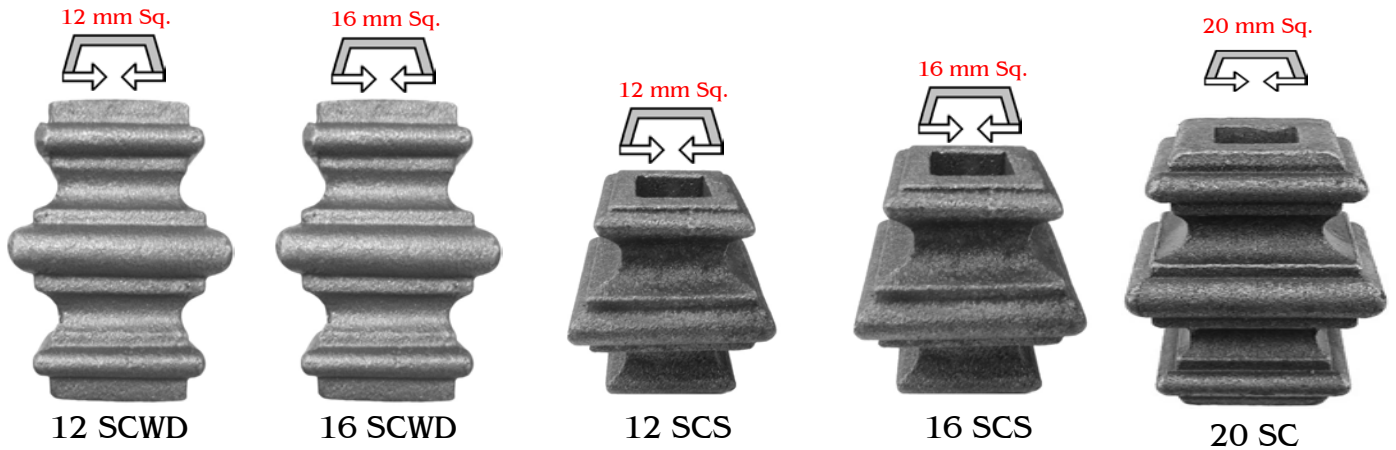

CAST SQUARE COLLARS

Part No.	Description	Size	Will fit Bars		Price (Each)
			Round	Square	
12 SCWD	12 mm Square Collar - Well Defined	H 68 mm x W 40 mm	-	12 mm Sq.	
16 SCWD	16 mm Square Collar - Well Defined	H 68 mm x W 40 mm	-	16 mm Sq.	
12 SCS	12 mm Square Collar Half - small	H 45 mm x W 40 mm	-	12 mm Sq.	
16 SCS	16 mm Square Collar Half - small	H 48 mm x W 48 mm	-	16 mm Sq.	
20 SC	20 mm Square Collar	H 50 mm x W 55 mm	-	20 mm Sq.	

Part No.	Description	Size	Will fit Bars	Price
12 SCLWD	12 mm Square Collar - Large, well defined	H 62 mm x W 48 mm	12 mm Sq.	
16 SCLWD	16 mm Square Collar - Large, well defined	H 64 mm x W 46 mm	16 mm Sq.	
20 SCLWD	20 mm Square Collar - Large, well defined	H 64 mm x W 46 mm	20 mm Sq.	
12 SCC	12 mm Square Collar	H 68 mm x W 48 mm	12 mm Sq.	
16 SCC	16 mm Square Collar	H 70 mm x W 40 mm	16 mm Sq.	
20 SCD	20 mm Decorative Square Collar	H 195 mm x W 55 mm	20 mm Sq.	

SQUARE COLLARS

Half Collars

Part No.	Description	Size	Will fit Bars		Price (Each)
			Round	Square	
12 SCH	12 mm Square Collar Half	H 40 mm x W 40 mm	-	12 mm Sq.	
16 SCH	16 mm Square Collar Half	H 50 mm x W 45 mm	-	16 mm Sq.	
16 HRCS	16 mm Half Round Collar - sq hole	H 47 mm x W 50 mm	-	16 mm Sq.	

Full Size Collars

Part No.	Description	Size	Will fit Bars		Price (Each)
			Round	Square	
12 SC	12 mm Square Collar - Round hole	H 70 mm x W 40 mm	16 mm Dia	12 mm Sq.	
16 SC	16 mm Square Collar	H 70 mm x W 40 mm	-	16 mm Sq.	
16 SCL	16 mm Square Collar LARGE	H 89 mm x W 45 mm	-	16 mm Sq.	
16 RCS	16 mm Round Collar - Square hole	H 80 mm x W 50 mm	-	16 mm Sq.	
16 SCR	16 mm Square Collar - Round hole	H 70 mm x W 40 mm	20 mm Dia	16 mm Sq.	