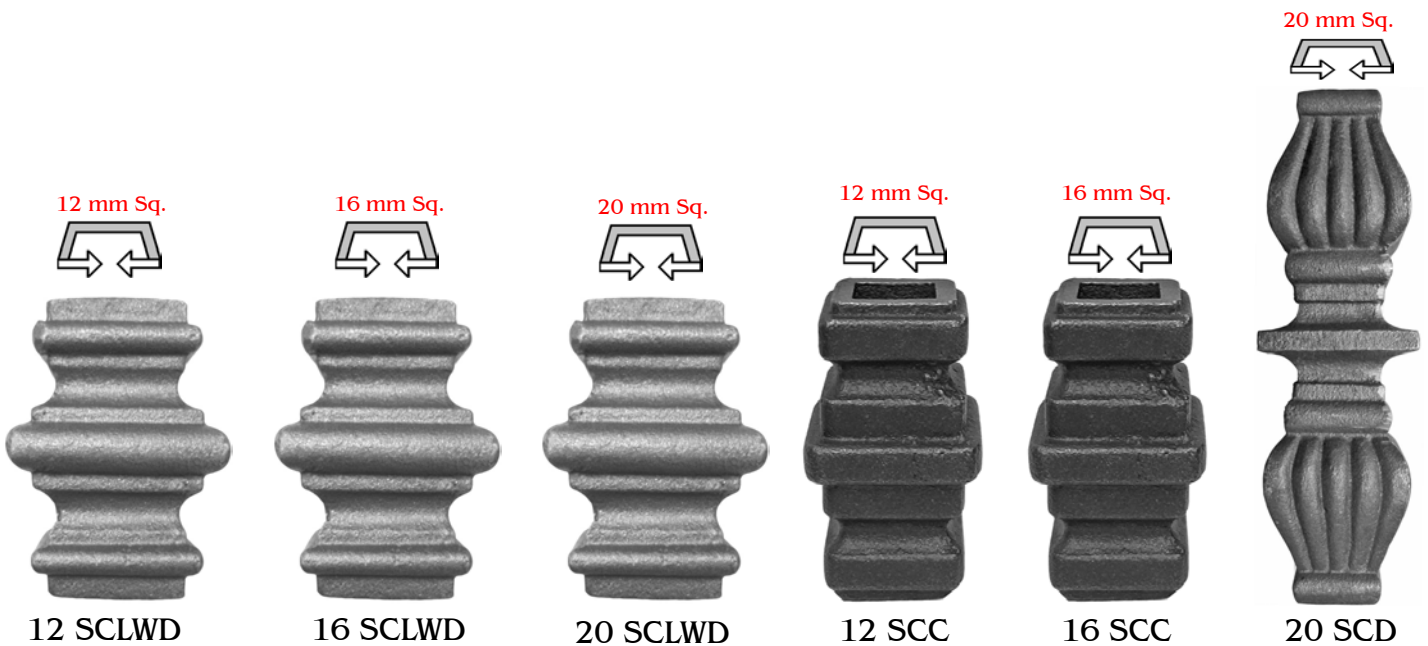

CAST SQUARE COLLARS

Part No.	Description	Size	Will fit Bars		Price (Each)
			Round	Square	
12 SCWD	12 mm Square Collar - Well Defined	H 68 mm x W 40 mm	-	12 mm Sq.	
16 SCWD	16 mm Square Collar - Well Defined	H 68 mm x W 40 mm	-	16 mm Sq.	
12 SCS	12 mm Square Collar Half - small	H 45 mm x W 40 mm	-	12 mm Sq.	
16 SCS	16 mm Square Collar Half - small	H 48 mm x W 48 mm	-	16 mm Sq.	
20 SC	20 mm Square Collar	H 50 mm x W 55 mm	-	20 mm Sq.	

Part No.	Description	Size	Will fit Bars	Price
12 SCLWD	12 mm Square Collar - Large, well defined	H 62 mm x W 48 mm	12 mm Sq.	
16 SCLWD	16 mm Square Collar - Large, well defined	H 64 mm x W 46 mm	16 mm Sq.	
20 SCLWD	20 mm Square Collar - Large, well defined	H 64 mm x W 46 mm	20 mm Sq.	
12 SCC	12 mm Square Collar	H 68 mm x W 48 mm	12 mm Sq.	
16 SCC	16 mm Square Collar	H 70 mm x W 40 mm	16 mm Sq.	
20 SCD	20 mm Decorative Square Collar	H 195 mm x W 55 mm	20 mm Sq.	

SQUARE COLLARS

Half Collars

Part No.	Description	Size	Will fit Bars		Price (Each)
			Round	Square	
12 SCH	12 mm Square Collar Half	H 40 mm x W 40 mm	-	12 mm Sq.	
16 SCH	16 mm Square Collar Half	H 50 mm x W 45 mm	-	16 mm Sq.	
16 HRCS	16 mm Half Round Collar - sq hole	H 47 mm x W 50 mm	-	16 mm Sq.	

Full Size Collars

Part No.	Description	Size	Will fit Bars		Price (Each)
			Round	Square	
12 SC	12 mm Square Collar - Round hole	H 70 mm x W 40 mm	16 mm Dia	12 mm Sq.	
16 SC	16 mm Square Collar	H 70 mm x W 40 mm	-	16 mm Sq.	
16 SCL	16 mm Square Collar LARGE	H 89 mm x W 45 mm	-	16 mm Sq.	
16 RCS	16 mm Round Collar - Square hole	H 80 mm x W 50 mm	-	16 mm Sq.	
16 SCR	16 mm Square Collar - Round hole	H 70 mm x W 40 mm	20 mm Dia	16 mm Sq.	