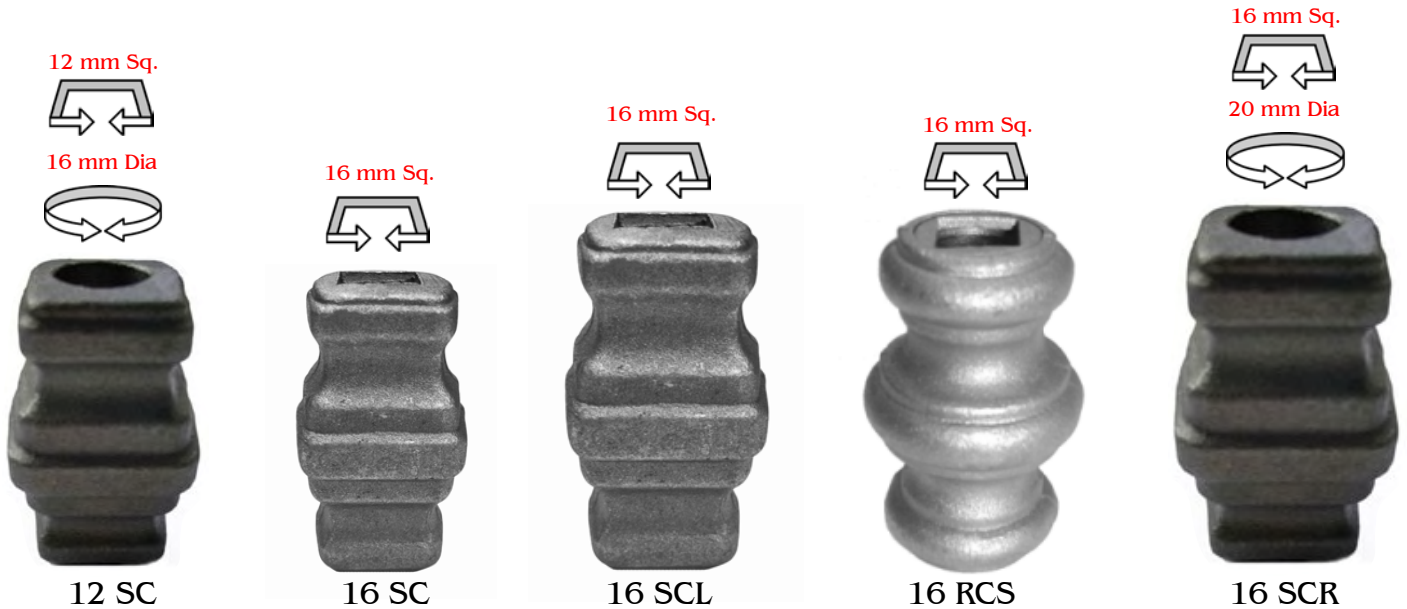

Part No.	Description	Size	Will fit Bars	Price
12 SCLWD	12 mm Square Collar - Large, well defined	H 62 mm x W 48 mm	12 mm Sq.	
16 SCLWD	16 mm Square Collar - Large, well defined	H 64 mm x W 46 mm	16 mm Sq.	
20 SCLWD	20 mm Square Collar - Large, well defined	H 64 mm x W 46 mm	20 mm Sq.	
12 SCC	12 mm Square Collar	H 68 mm x W 48 mm	12 mm Sq.	
16 SCC	16 mm Square Collar	H 70 mm x W 40 mm	16 mm Sq.	
20 SCD	20 mm Decorative Square Collar	H 195 mm x W 55 mm	20 mm Sq.	

Round Collars

Part No.	Description	Size	Will fit		Price Per Item
			Round Bars	Square bars	
12 RC	12 mm Round Collar	H 67 mm x W 40 mm	12 mm Dia	N/A	
16 RC	16 mm Round Collar	H 67 mm x W 40 mm	16 mm Dia	12 mm Sq.	
16 RCL	16 mm Round Collar LARGE	H 70 mm x W 45 mm	16 mm Dia	12 mm Sq.	
20 RC	20 mm Round Collar	H 68 mm x W 43 mm	20 mm Dia	16 mm Sq.	
20 RCL	20 mm Round Collar LARGE	H 80 mm x W 50 mm	20 mm Dia	16 mm Sq.	
16 RCD	16 mm Round Collar	H 135 mm x W 38 mm	16 mm Dia	12 mm Sq.	

SQUARE COLLARS

Half Collars

Part No.	Description	Size	Will fit Bars		Price (Each)
			Round	Square	
12 SCH	12 mm Square Collar Half	H 40 mm x W 40 mm	-	12 mm Sq.	
16 SCH	16 mm Square Collar Half	H 50 mm x W 45 mm	-	16 mm Sq.	
16 HRCS	16 mm Half Round Collar - sq hole	H 47 mm x W 50 mm	-	16 mm Sq.	

Full Size Collars

Part No.	Description	Size	Will fit Bars		Price (Each)
			Round	Square	
12 SC	12 mm Square Collar - Round hole	H 70 mm x W 40 mm	16 mm Dia	12 mm Sq.	
16 SC	16 mm Square Collar	H 70 mm x W 40 mm	-	16 mm Sq.	
16 SCL	16 mm Square Collar LARGE	H 89 mm x W 45 mm	-	16 mm Sq.	
16 RCS	16 mm Round Collar - Square hole	H 80 mm x W 50 mm	-	16 mm Sq.	
16 SCR	16 mm Square Collar - Round hole	H 70 mm x W 40 mm	20 mm Dia	16 mm Sq.	