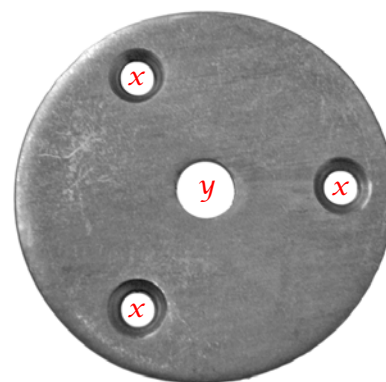

## DISKS

Disk with Hole

2mm Thick Disks

5mm Thick Disks

Candle Dishes

Disk 1

Disks 2, 3, 4

Disks 5, 6, 7, 8, 9, 10

CD1 and CD2

Part No.	Dimensions	Price
Disk 1	35 mm Dia x 2 mm Thickness x 10 mm Hole	
Disk 2	35 mm Dia, 2 mm Thickness	
Disk 3	75 mm Dia, 2 mm Thickness	
Disk 4	100 mm Dia, 2 mm Thickness	
Candle Dish - CD1	68 mm Dia x 18 mm Depth x 2 mm Thickness	
Candle Dish - CD2	92 mm Dia x 22 mm Depth x 2 mm Thickness	
Disk 5	50 mm Dia, 5 mm Thickness	
Disk 6	75 mm Dia, 5 mm Thickness	
Disk 7	80 mm Dia, 5 mm Thickness	
Disk 8	85 mm Dia, 5 mm Thickness	
Disk 9	100 mm Dia, 5 mm Thickness	
Disk 10	125 mm Dia, 5 mm Thickness	

## Hand Rail Brackets

HRB

*x = 7 mm dia*  
*y = 12 mm dia*

HRB1

Part No.	Size	Price (Each)
HRB	77 x 4 mm	

Part No.	Size	Price (Each)
HRB1	77.5 x 5 mm	