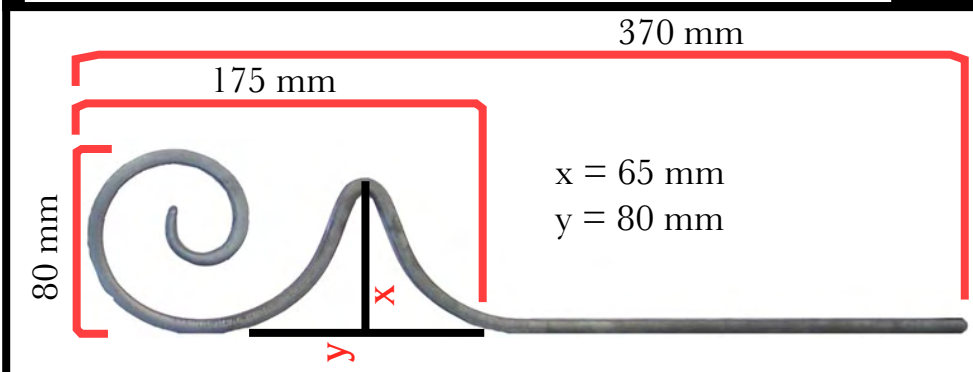

Special Single Sided Scrolls:

Prices

- 12 x 6 mm @ £
- 16 x 6 mm @ £
- 20 x 6 mm @ £
- 10 mm Sq. @ £
- 12 mm Sq. @ £