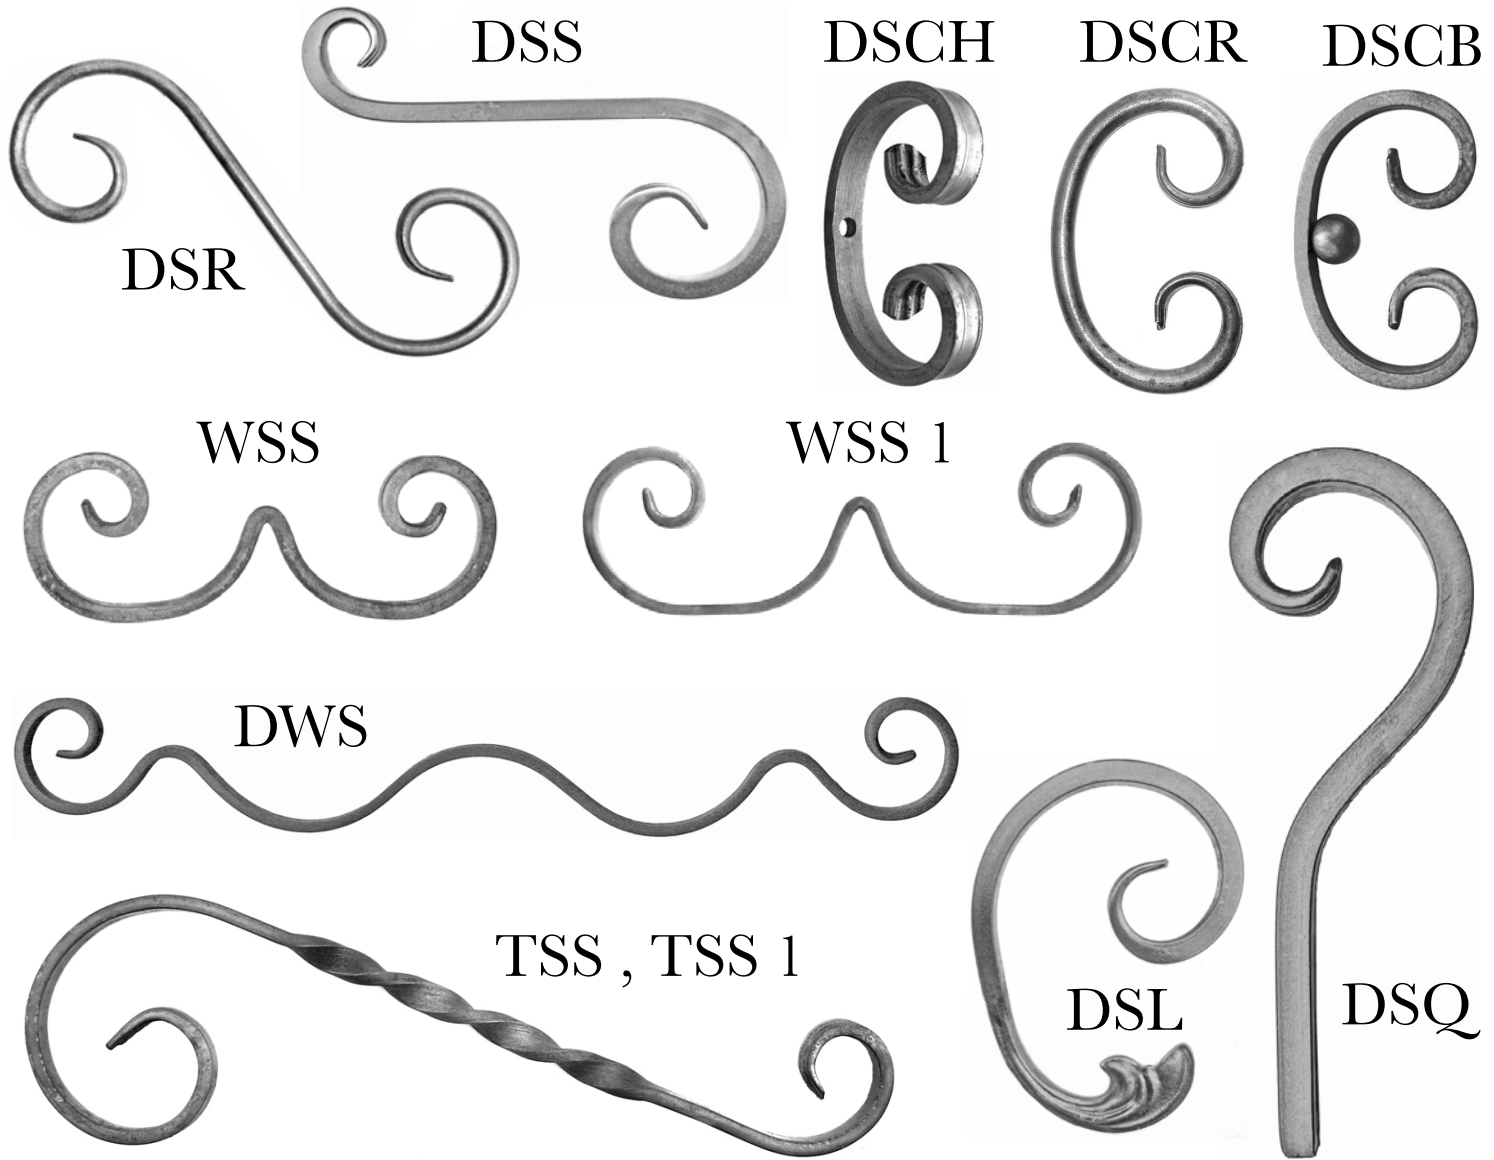

CUSTOM SCROLL DESIGNS

Part No.	Description	Size		Price		
		Material	L x H	Plain	EH	Grooved
TSS	Twisted S Scroll	13x6 mm	(360 x 90 x 70) mm		n/a	n/a
TSS 1	Twisted S Scroll	16x6 mm	(360 x 90 x 70) mm		n/a	n/a
TSS 2	Twisted S Scroll - 200 mm twist	16x6 mm	(600 x 150 x 100) mm		n/a	n/a
WSS	W Scroll Flat	12x6 mm	315mm x 95mm			
WSS 1	W Scroll Square	12 mm Sq.	280mm x 100mm			
DSW	Designer Scrolled Wave	12x6 mm	460mm x 60mm			
DSW1	Designer Scrolled Wave	16x6 mm	460mm x 60mm			
DSCH	Designer C Scroll with Hole	16x6 mm	135mm x 80mm			
DSCB	Designer C Scroll with Steel Ball	12x6 mm	135mm x 80mm			
			Size		10 mm	12 mm
DSCR	Designer C Scroll in round bar		135 mm x 80 mm			
DSS	Designer S Scroll in square bar		285 mm x 115 mm x 60 mm			
DSQ	Designer Question Mark Scroll		230 mm x 80 mm			n/a
DSL	Designer Scroll with Leaf		180 mm x 130 mm			
DSR	Designer S Scroll in round bar		285 mm x 115 mm x 60 mm